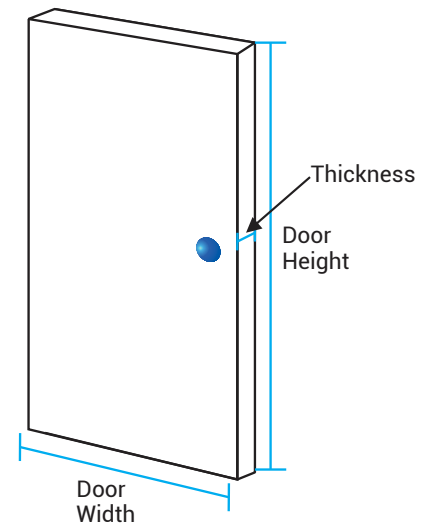

DOOR WEIGHT CALCULATION

Height (m) x Width (m) x Thickness (mm) x D (g/cc)

D = Density

Wood, D = 0.75 g/cc

Glass, D = 2.5 g/cc

DOOR CLOSERS (SIZING):

Door closers are sized from 1 to 7 with the higher numbers used for more powerful units.

Manufacturers have selection guides based on the width and weight of the door but there are adjustable units if an accurate door sizing is unavailable.

The following chart shows the test door mass / size for the seven identified grades under the BS EN 1154 classification (a recognized standard for classifying door closers).

Closer Size	Door Width	Max. Door Weight
EN 1	750 mm	20 k g
EN 2	850 mm	40 k g
EN 3	950 mm	60 k g
EN 4	1100 mm	80 k g
EN 5	1250 mm	100 k g
EN 6	1400 mm	120 kg
EN 7	1600 mm	160 kg

CAUTION:

Always round up to the next door width (i.e., for 870 mm door use 950 mm).

If more severe conditions are expected then use the next door width (i.e., for 830 mm door use 950 mm).

When specifying pelmet arm functions, allowance should be made for approx. 30% loss respectively.