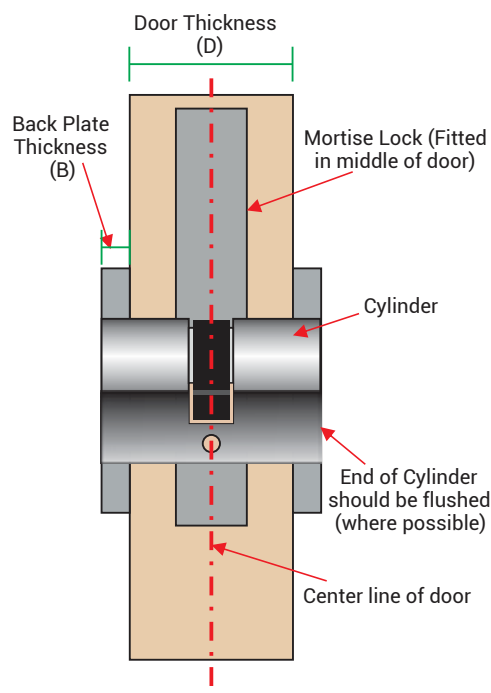

CYLINDERS SIZE CALCULATION

Over all Cylinder Length,

$$L = D + (2 * B)$$

CAUTION:

Always check the mortise lock is fitted in the middle of the door, if not an offset cylinder is required. For security reasons, it's best where possible to have the Euro cylinder finish flush (flat) with the edge of the back plates fitted to the doors. Cylinders that stick out past back plates are much more vulnerable to attacks as they can more easily be hammered, twisted or cut during an attack.