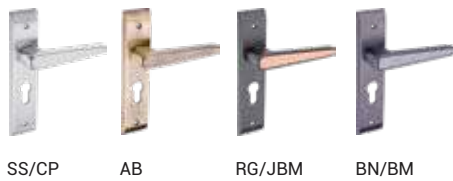

ELEGANT COLLECTION

MODEL Q 803

MATERIAL ZINC ALLOY

	DESCRIPTION	SS/CP	AB	RG/JBM	BN/BM	MASTER
ROSE COMBO SET	With one side key / knob 60mm cylinder	3,380/-	3,490/-	3,910/-	3,910/-	6 SETS
	With both side key 60mm cylinder	3,340/-	3,440/-	3,860/-	3,860/-	6 SETS
	With key less 60mm cylinder	3,340/-	3,440/-	3,860/-	3,860/-	6 SETS
	With baby latch	1,860/-	1,960/-	2,380/-	2,380/-	6 SETS
	With one side key / knob 70mm cylinder	3,490/-	3,590/-	4,010/-	4,010/-	6 SETS
	With both side key 70mm cylinder	3,440/-	3,550/-	3,970/-	3,970/-	6 SETS
	With key less 70mm cylinder	3,440/-	3,550/-	3,970/-	3,970/-	6 SETS
8" PLATE COMBO SET	With one side key / knob 60mm cylinder	3,010/-	3,120/-	3,540/-	3,540/-	6 SETS
	With both side key 60mm cylinder	2,970/-	3,080/-	3,500/-	3,500/-	6 SETS
	With key less 60mm cylinder	2,970/-	3,080/-	3,500/-	3,500/-	6 SETS
	With one side key / knob 70mm cylinder	3,120/-	3,220/-	3,640/-	3,640/-	6 SETS
	With both side key 70mm cylinder	3,080/-	3,180/-	3,600/-	3,600/-	6 SETS
	With key less 70mm cylinder	3,080/-	3,180/-	3,600/-	3,600/-	6 SETS