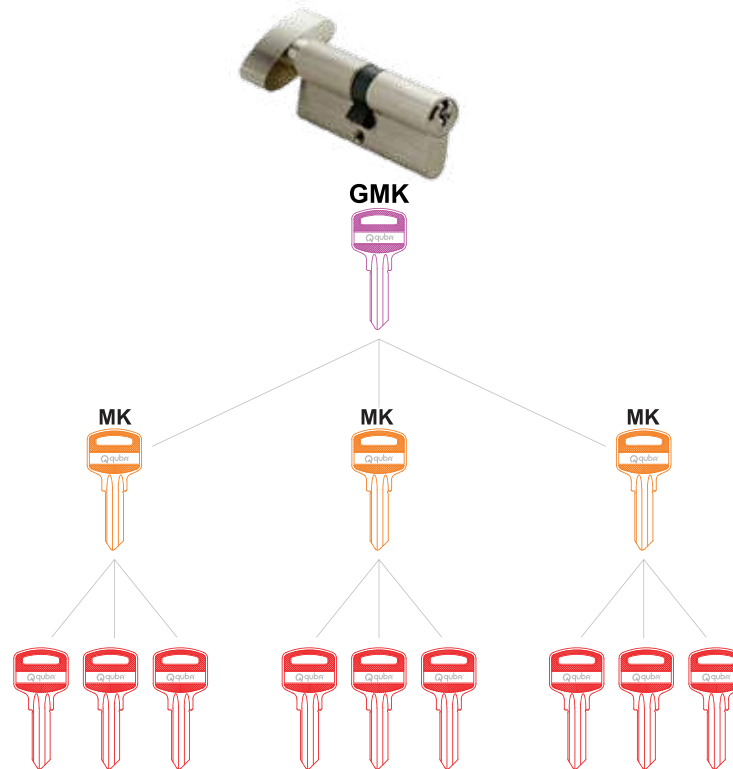

MASTER KEY SYSTEM

DESCRIPTION	MASTER KEY	GRAND MASTER KEY
Upto 20 Cylinders	230/- per cylinder	470/- per cylinder
21 to 50 Cylinders	340/- per cylinder	670/- per cylinder
Above 50 Cylinders	495/- per cylinder	800/- per cylinder

MASTER KEY: Common key to access a group of individual keys
GRAND MASTER KEY: Common key to access a group of Master Keys

CONSTRUCTION KEY SYSTEM

CONSTRUCTION KEY

Construction key to be used by the workers during construction.